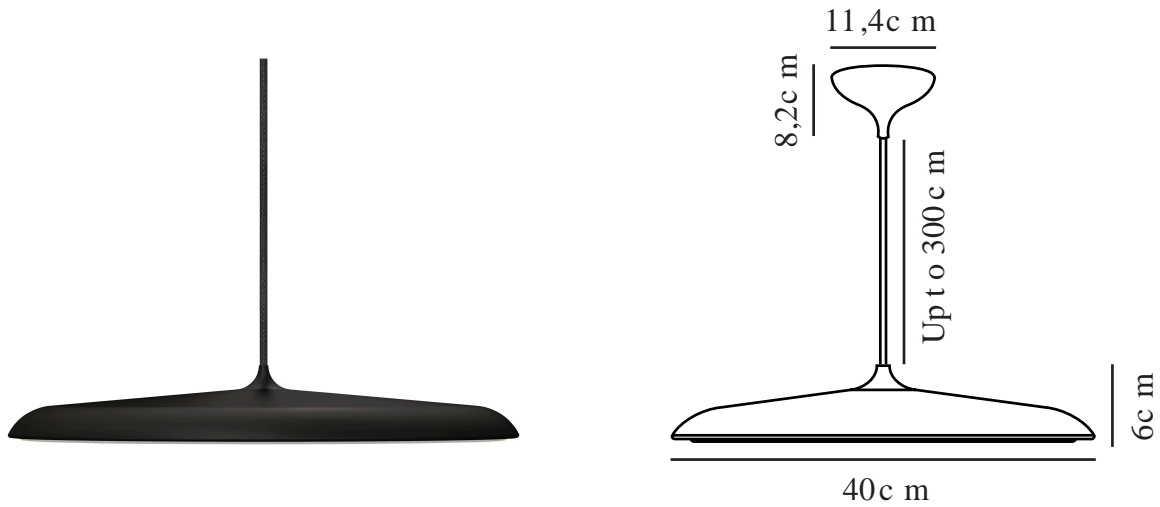

# ARTIST 40 | PENDANT | BLACK

83093003

Voltage (V): 230 Volt  
IP degree: IP20  
Class (Class 1, Class 2, Class 3):  
Class 2 (Double isolated)  
Socket type: LED Module  
Dimmerable: True

Primary material: Metal  
Secondary material: Plastic  
Colour of the cable: Black  
Length of the cable (cm): 300  
Surface material of the cable:  
Textile  
Is the cable replaceable: False  
Colour: Black

Height (cm): 6  
Shade Diameter (cm): 40  
Shade Height (cm): 6  
EAN: 5701581345584  
TUN: 1850312  
Item Number: 83093003  
Pcs Per Master Carton: 1

Sales Box Height (cm): 41  
Sales Box Width (cm): 12  
Sales Box Depth (cm): 41  
Sales Box Volume m<sup>3</sup>: 0.0202  
Product net weight (kg): 2.306

Brightness of light (Lumen): 1600  
Colour temperature (Kelvin): 3000  
Ra-value : 80  
Lifetime (hours): 30000  
Beam angle (°) : 120  
Candela (cd) (for directional  
lamp only): 0  
Energy class: E  
Actual watt (W): 24

- Modern classic • Slim and timeless design • Dimmable
- Soft and diffused light • 5-year LED guarantee

ENERGY

Design For The People  
83093003

A  
B  
C  
D  
E  
F  
G

26  
kWh/1000h

2019/2015

With its contemporary design and simple shape, the award-winning Artist is a beautiful candidate for a future classic. The built-in LED panel is covered with an opalized shade that softens and diffuses the light. As the name suggests, the design is inspired from the world of music – by a drum kit cymbal. Design by Bønnelycke MDD.